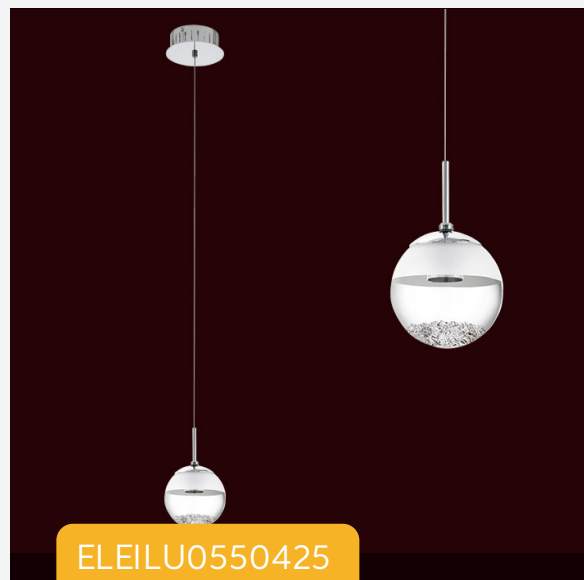

Colgante Montefio

1x5w ø :140
LED Incluido