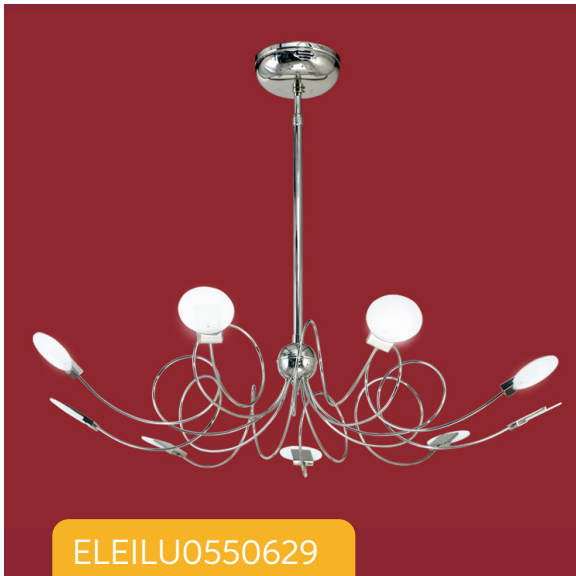

Araña Misterio II
9 Luces CR Plaqueta LED 6.8w