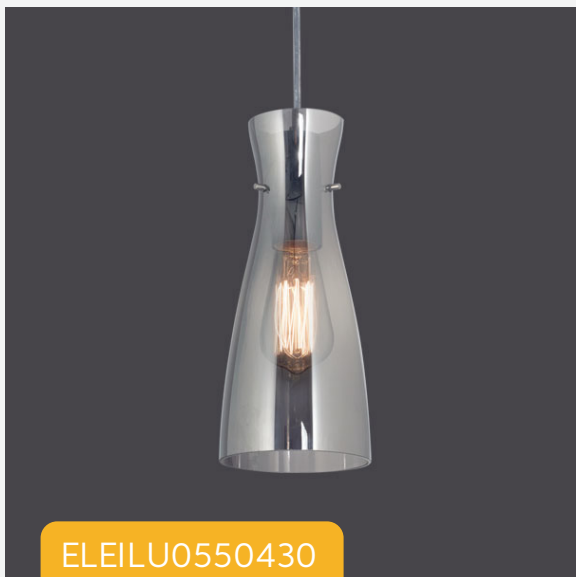

Colgante
Negro 1 Luz